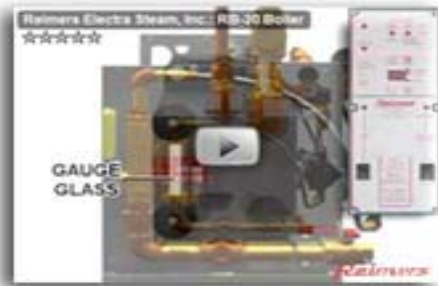

Reimers RB Series 10KW-30KW Steam Generator

Click [HERE](#) to view
RB30 Boiler Overview

Convenient Location

Place our electric boiler adjacent to the application. Oil or gas fired boilers require a separate boiler room.

Dryer Steam

Our electric boilers provide dry, saturated steam. Oil or gas fired boilers often require long steam lines which result in excessive condensation.

Economical Installation

Electrical wiring is less expensive to run than steam piping. Not having a separate boiler room or vented exhaust saves money.