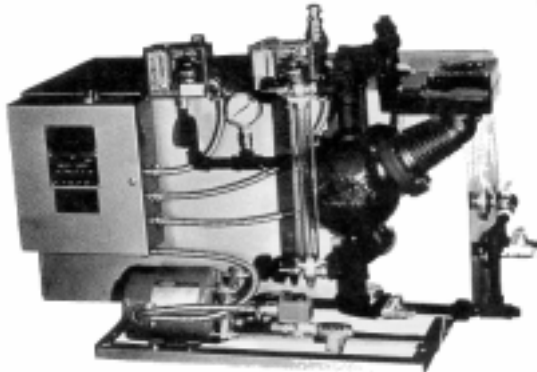

REIMERS Electric Steam Boilers

REIMERS JR.

Sample and Alteration Rooms
Spot Pressing

Hand Filled
No Water Connections
Single Steam Iron Capacity

ATLAS SERIES

ATLAS SERIES
Automatic Water Feed
2-4 Steam Iron Capacity

RA SERIES

RA SERIES
Automatic Water Feed
4-7 Steam Iron Capacity
Limited to 50 P.S.I.

R-RH-RHC SERIES 10-100 PSI.

MODEL RH-18

MODEL RHC-100-150

SEICKEL & SONS INC.

MANUFACTURERS & REBUILDERS OF STEAM PRESSING EQUIPMENT