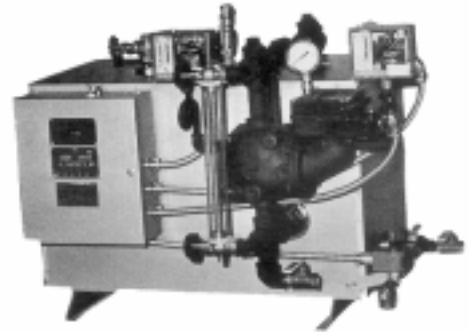

REIMERS Electric Steam Boilers

REIMERS JR.

Sample and Alteration Rooms
Spot Pressing

Hand Filled
No Water Connections
Single Steam Iron Capacity

ATLAS SERIES

ATLAS SERIES
Automatic Water Feed
2-4 Steam Iron Capacity

RA SERIES

RA SERIES
Automatic Water Feed
4-7 Steam Iron Capacity
Limited to 50 P.S.I.

R-RH-RHC SERIES 10-100 PSI.

MODEL RH-18

MODEL RHC-100-150

SEICKEL & SONS INC.

MANUFACTURERS & REBUILDERS OF STEAM PRESSING EQUIPMENT