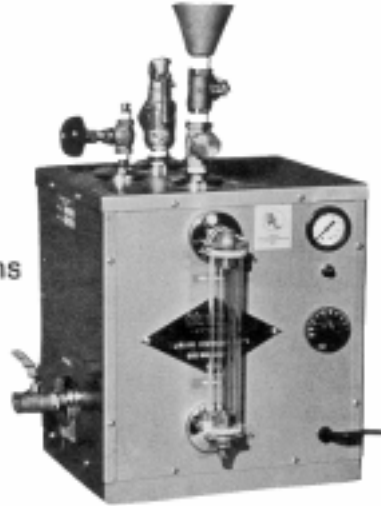

REIMERS Electric Steam Boilers

REIMERS JR.

Sample and Alteration Rooms
Spot Pressing

Hand Filled
No Water Connections
Single Steam Iron Capacity

ATLAS SERIES

ATLAS SERIES
Automatic Water Feed
2-4 Steam Iron Capacity

RA SERIES

RA SERIES
Automatic Water Feed
4-7 Steam Iron Capacity
Limited to 50 P.S.I.

R-RH-RHC SERIES 10-100 PSI.

MODEL RH-18

MODEL RHC-100-150

SEICKEL & SONS INC.

MANUFACTURERS & REBUILDERS OF STEAM PRESSING EQUIPMENT