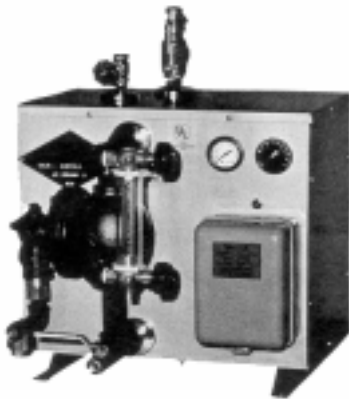

REIMERS Electric Steam Boilers

REIMERS JR.

Sample and Alteration Rooms
Spot Pressing

Hand Filled
No Water Connections
Single Steam Iron Capacity

ATLAS SERIES

ATLAS SERIES
Automatic Water Feed
2-4 Steam Iron Capacity

RA SERIES

RA SERIES
Automatic Water Feed
4-7 Steam Iron Capacity
Limited to 50 P.S.I.

R-RH-RHC SERIES 10-100 PSI.

MODEL RH-18

MODEL RHC-100-150

SEICKEL & SONS INC.

MANUFACTURERS & REBUILDERS OF STEAM PRESSING EQUIPMENT