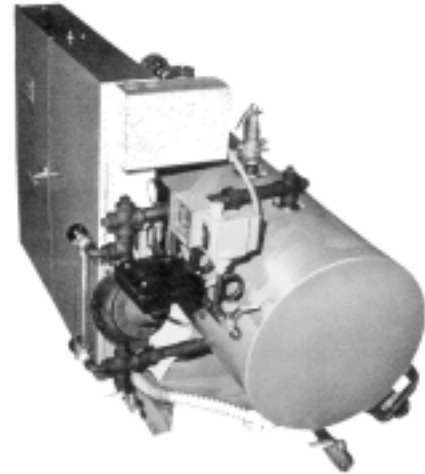

RA SERIES

RA SERIES
Automatic Water Feed
4-7 Steam Iron Capacity
Limited to 50 P.S.I.

R-RH-RHC SERIES 10-100 PSI.

MODEL RH-18

MODEL RHC-100-150

SEICKEL & SONS INC.

MANUFACTURERS & REBUILDERS OF STEAM PRESSING EQUIPMENT