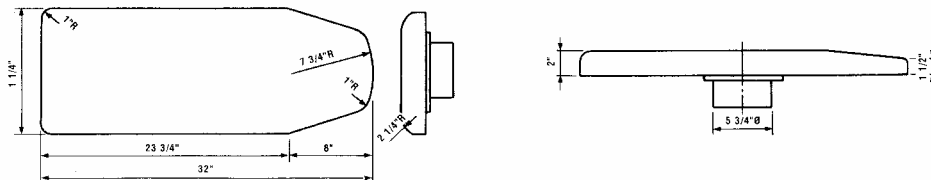

M-1010

M-1020

Body/front & back

M-1110

SEICKEL & SONS INC.

MANUFACTURERS & REBUILDERS OF STEAM PRESSING EQUIPMENT

360 ELIZABETH AVE., NEWARK, NJ 07112 TEL. 973-242-1948 FAX 973-733-4956
 315 WEST 36TH ST., SUITE 504, NY, NY 10018 TEL. 212-290-2120 FAX 212-290-2140
 TOLL FREE IN U.S. 1-800-338-5044